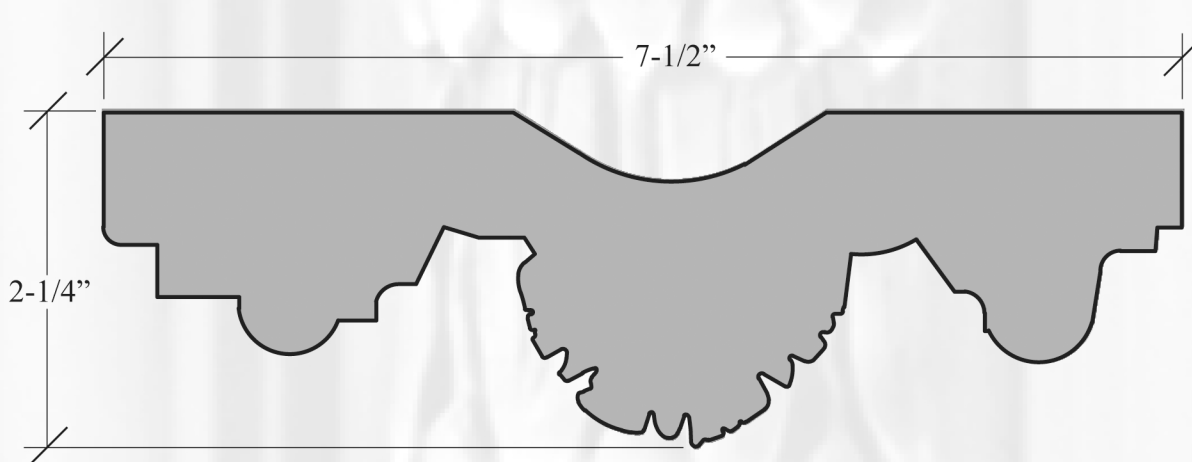

PLAS 921 ~ MAR-A-LAGO LAUREL BAND

PHOTO SCALE: 3/8" = 1"

PLAS 921

MAR-A-LAGO LAUREL BAND

7-1/2" WIDTH
2-1/4" DEPTH
95" LENGTH
4-1/4" REPEAT

38 LBS. PER
LENGTH
95" SHIPPING
LENGTH

PROFILE SCALE: 3/4" = 1"

AVAILABLE IN
LEFT OR RIGHT